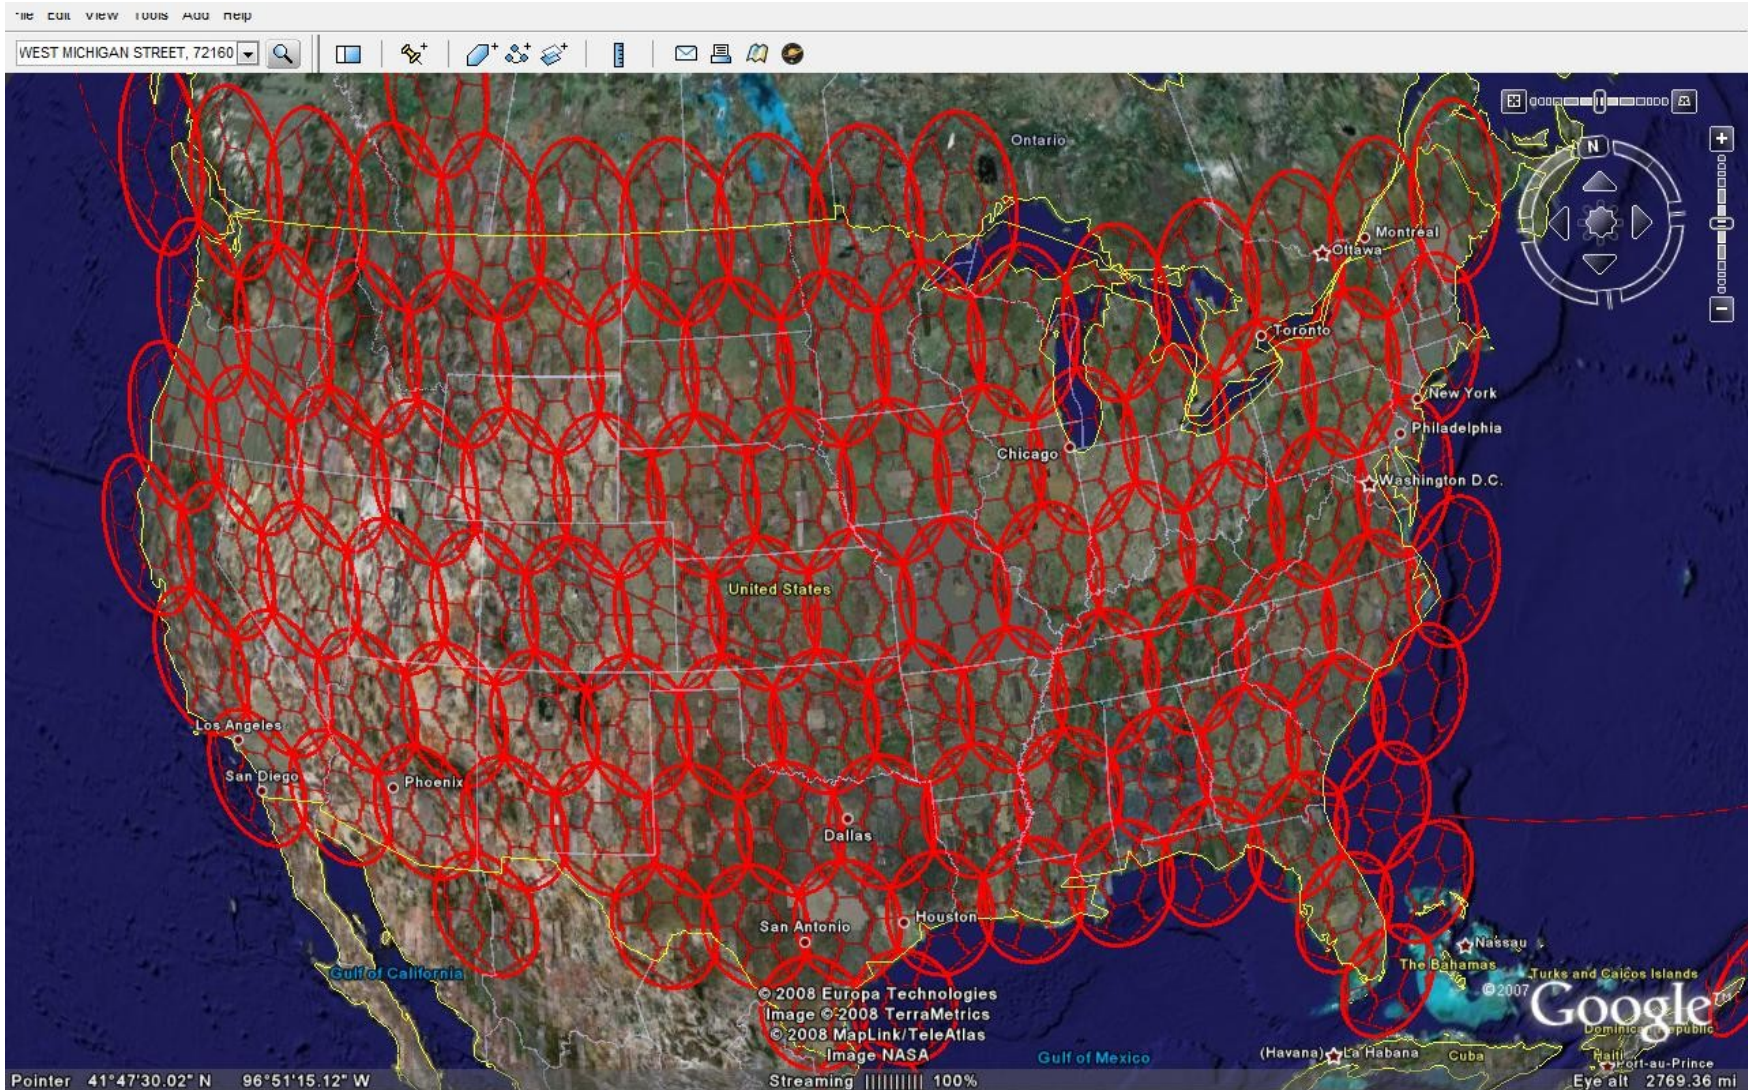

IPStar vs. Thaicom 3 Comparison

Compare to Thaicom 3:

20 times more capacity than Thaicom 3

Thaicom beams: 2 ways communication but cover very wide area

- Spot Beams
- Shaped Beams
- Broadcast Beams

Hughes Spaceway Coverage Map

Subscribers to Ka-Band Broadband Satellite Services